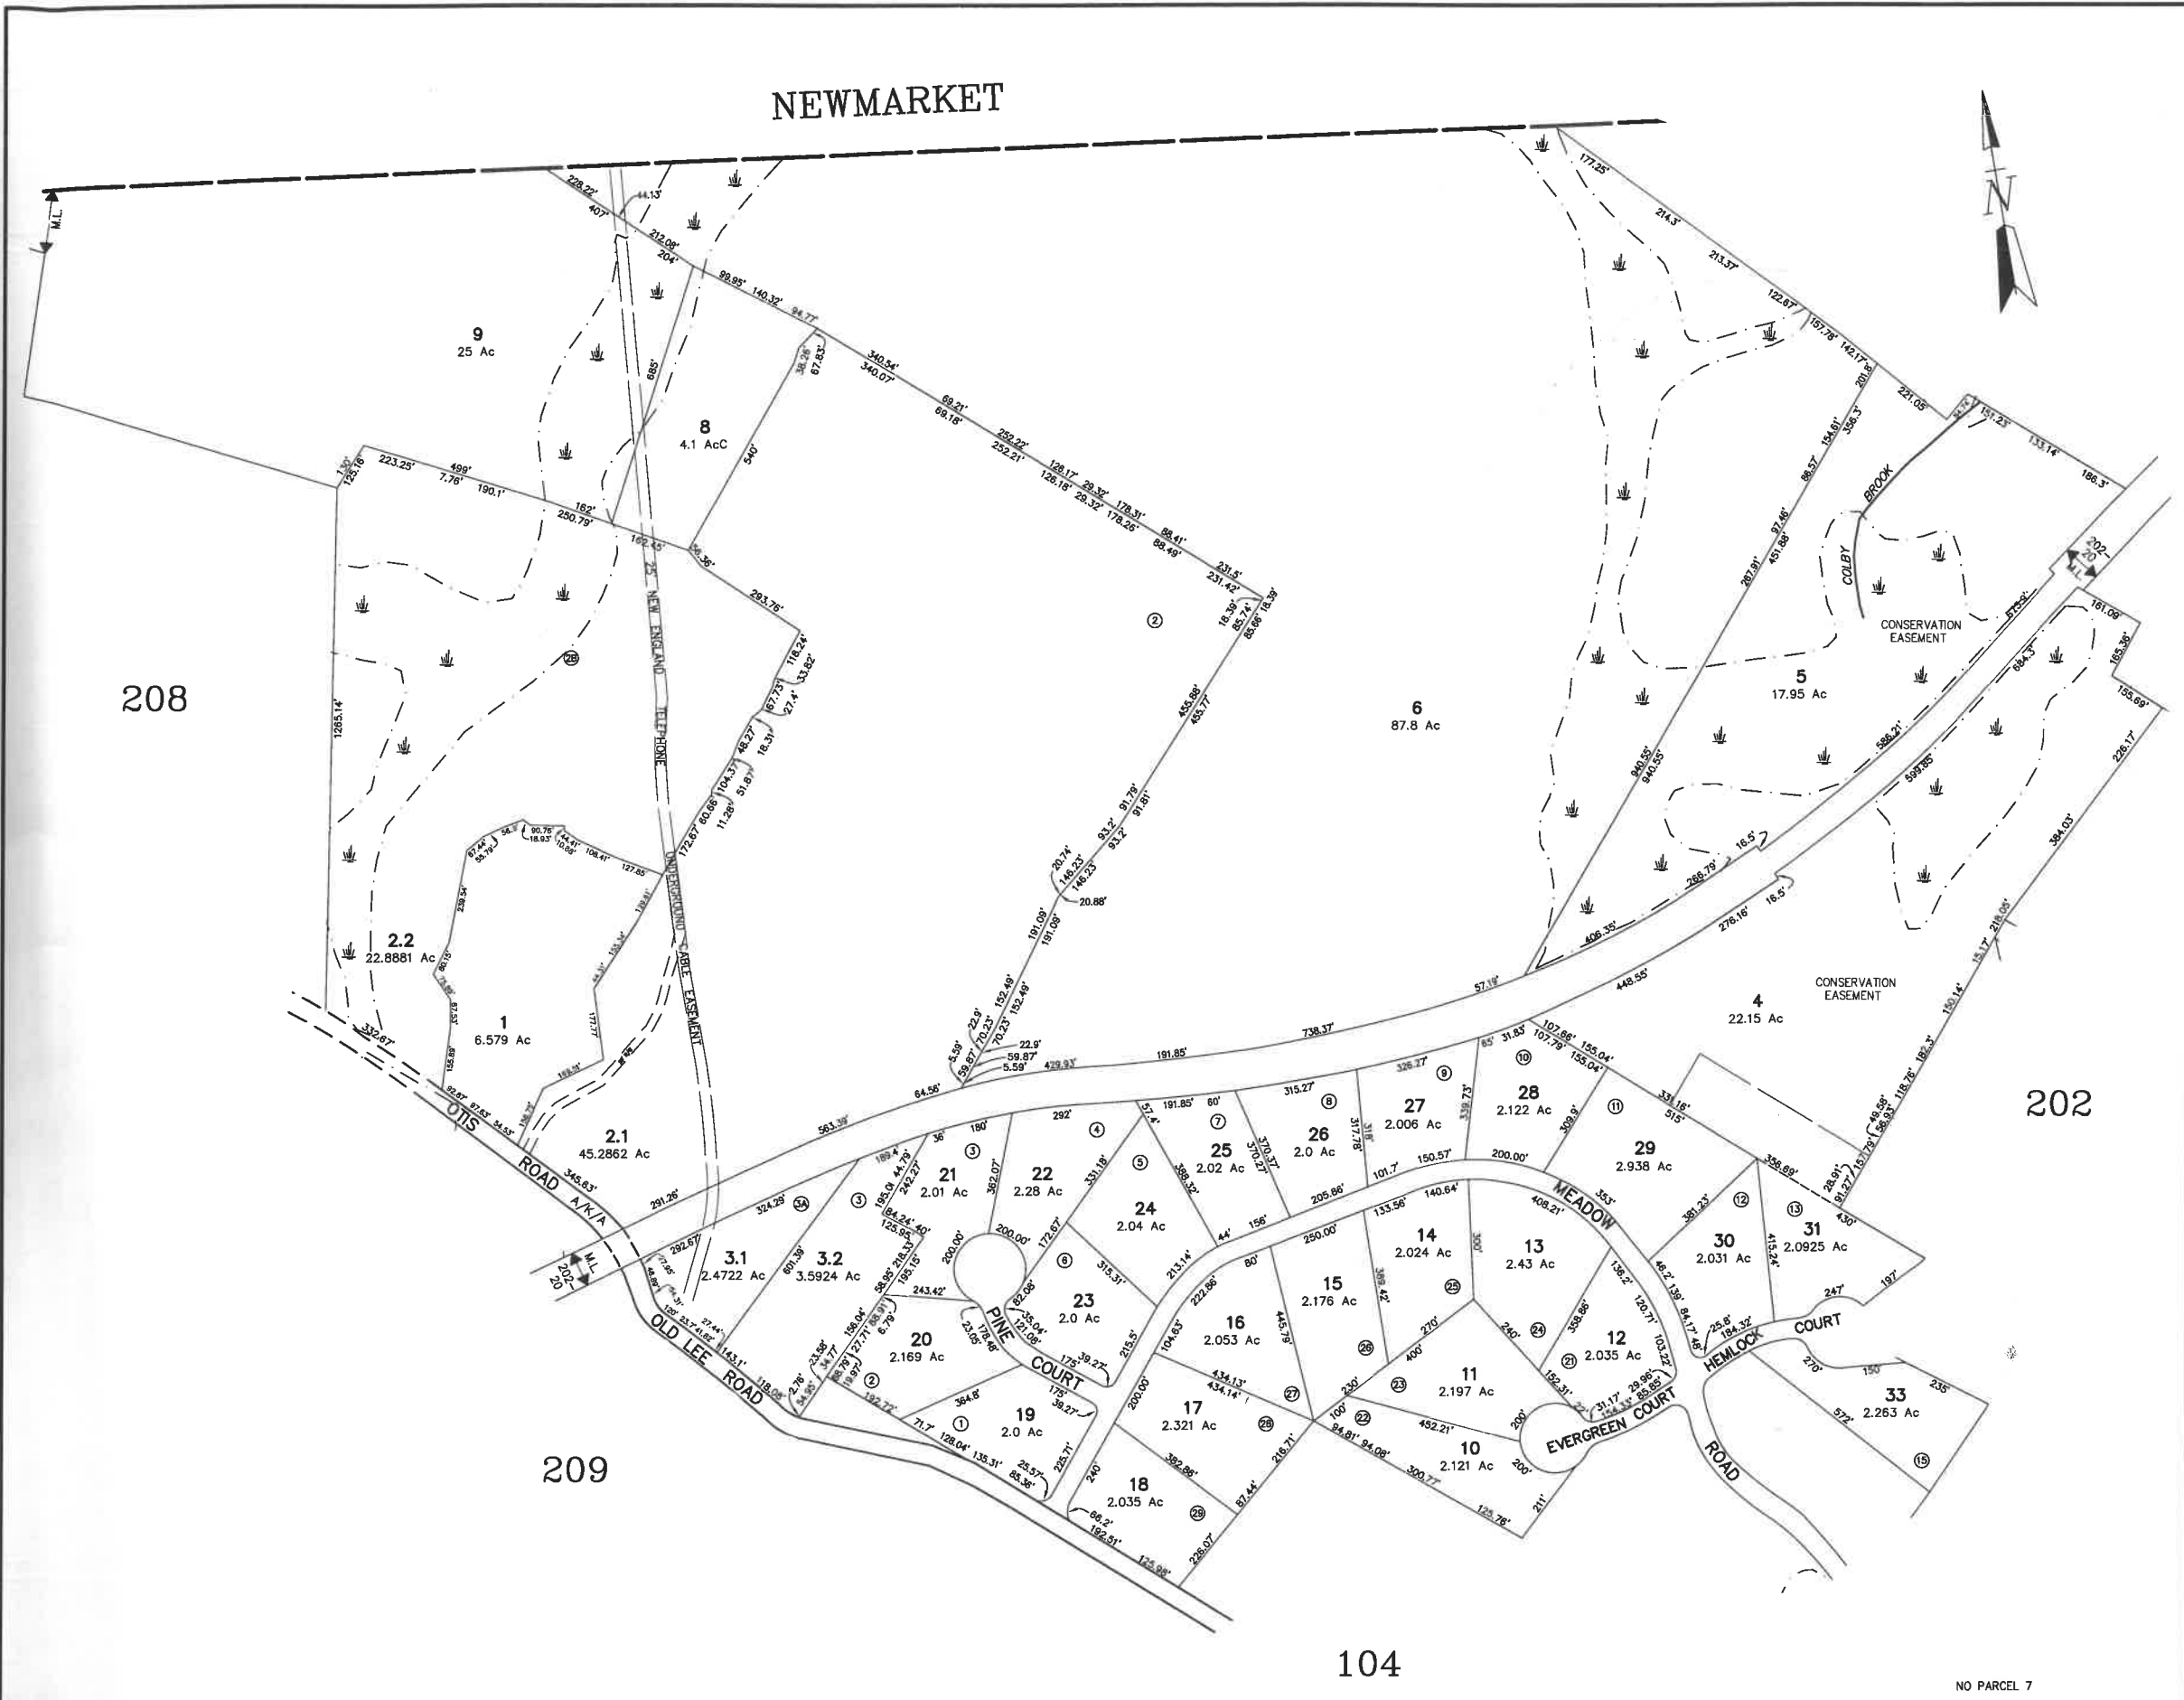

NEWMARKET

DATE FLIGHT  
N.A.  
DATE DELIVERY  
DEC. 31, 1986

THIS MAP IS FOR ASSESSMENT PURPOSES ONLY. IT IS NOT VALID FOR LEGAL DESCRIPTION NOR CONVEYANCE.

REVISED & REPRINTED BY  
**CAI Technologies**  
Precision Mapping, Computer Solutions  
11 PLEASANT STREET, LITTLETON, NH 03561  
603.222.4940 - WWW.CAI-TECH.COM

ADJACENT SHEET No. **203**  
AREA CALCULATED 8 AcC  
AREA SURVEYED 8.3 Ac  
SCALED DIMENSION 100'S

LEGEND  
PRIME WETLANDS  
COMMON OWNERSHIP  
DEVELOPMENT LOT No.  
MATCH LINE  
RIGHT OF WAY

TOWN OF  
**NEWFIELDS**  
NEW HAMPSHIRE

MAP NO.  
**207**  
REVISED THROUGH

NO PARCEL 7